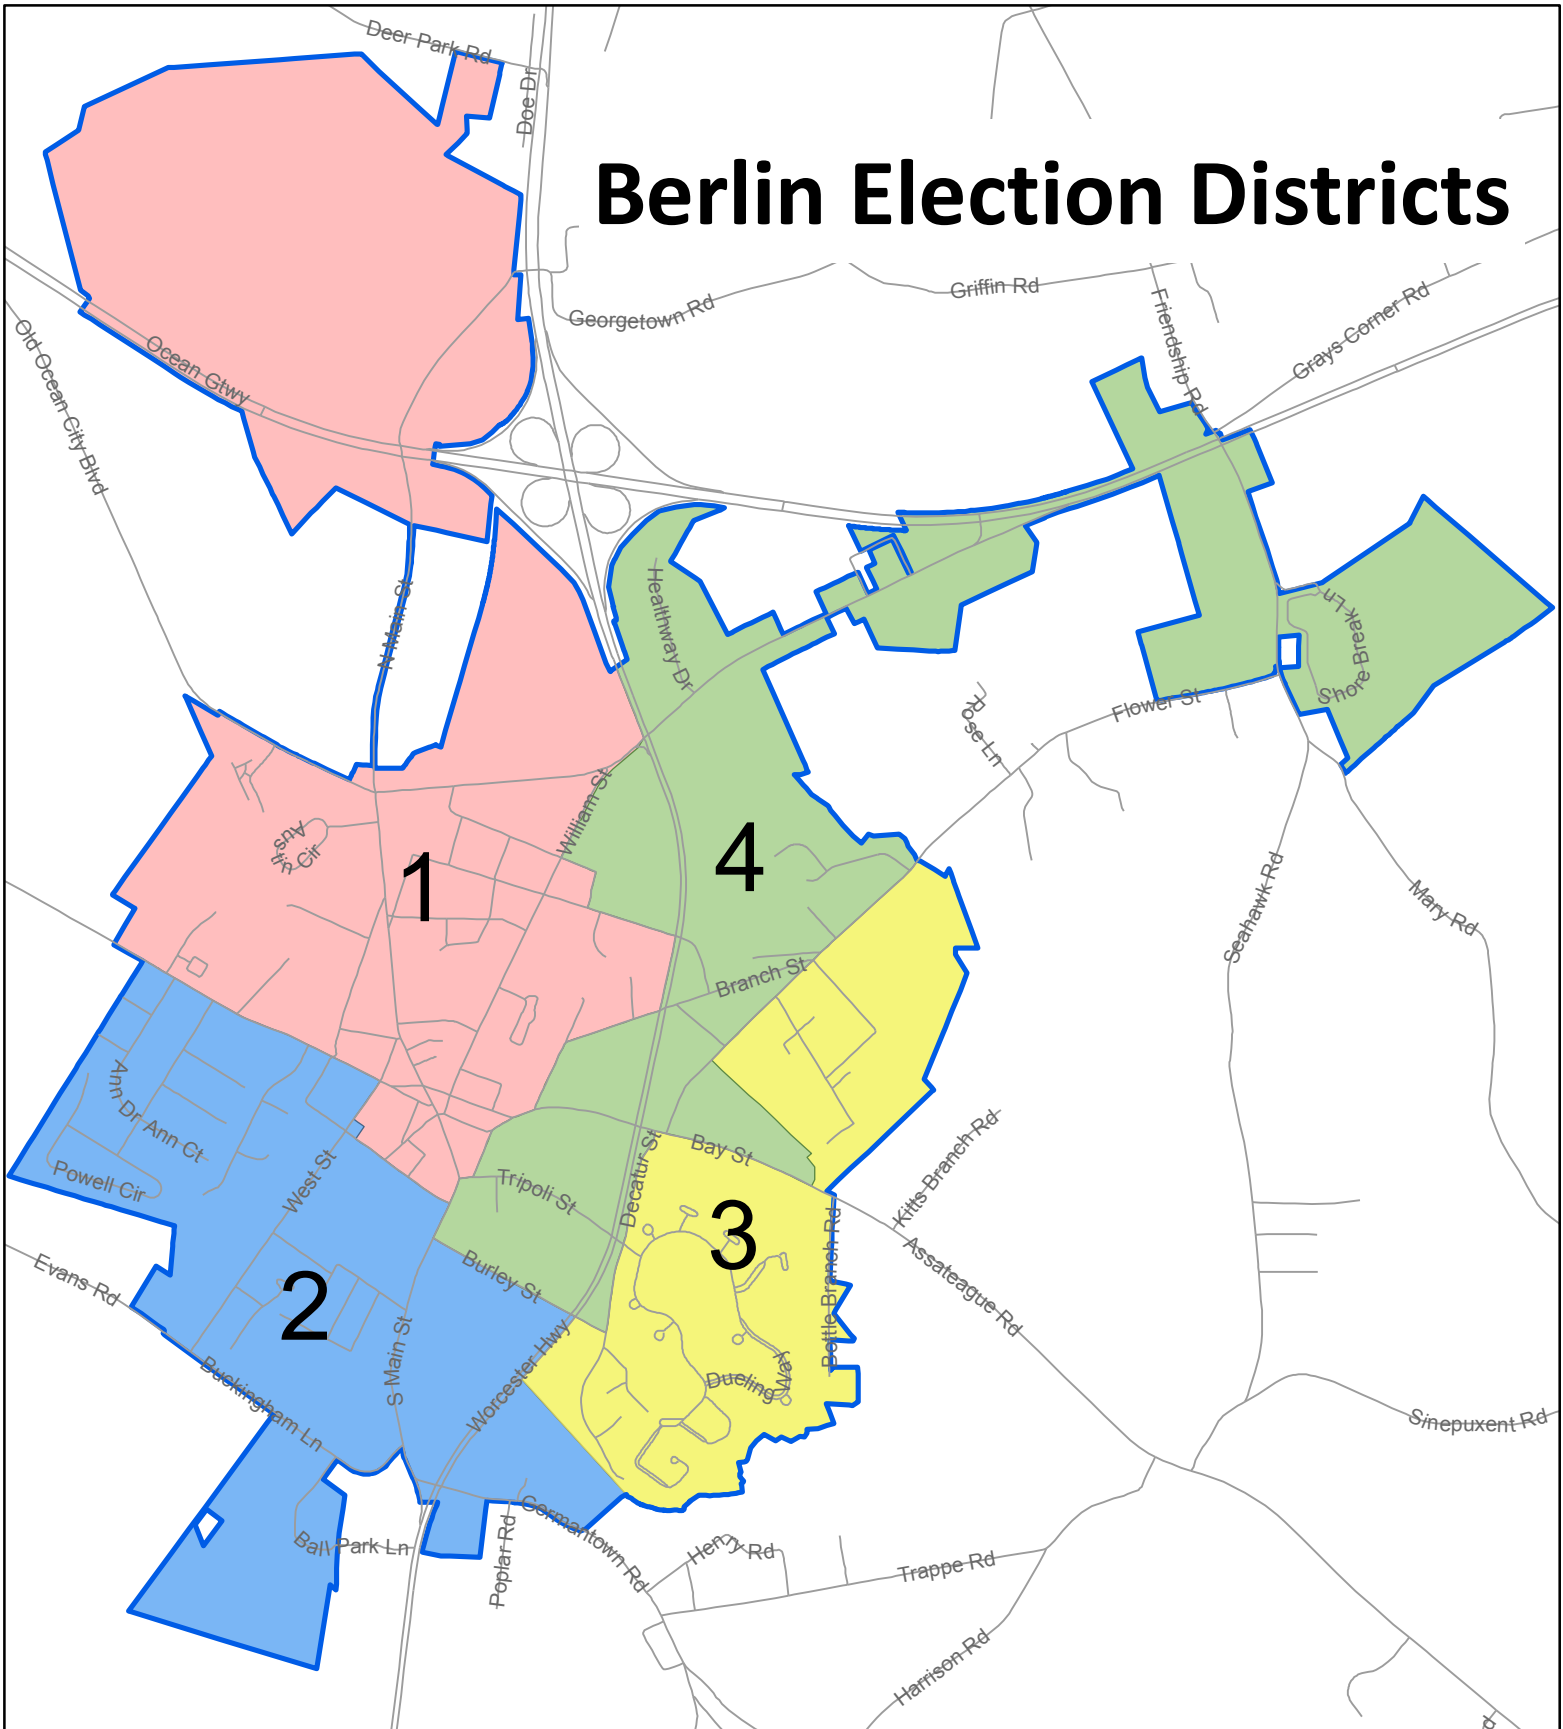

Berlin Election Districts

**Town of Berlin**
10 William Street, Berlin, Maryland 21811
410-641-2770 - info@berlinmd.gov